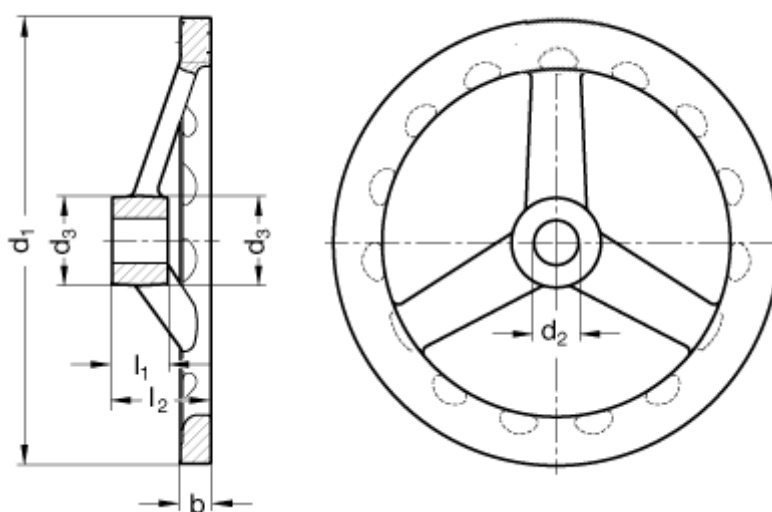

Article number: 201056306
Description: E+G Handwheel
GN 949-140-K14-A

Measures

A/F = 11
b = 10
d1 = 140
d2 = 14
d3 = 28
l1 = 18
l2 = 30,5
l3 = 71

Number of spokes = 3